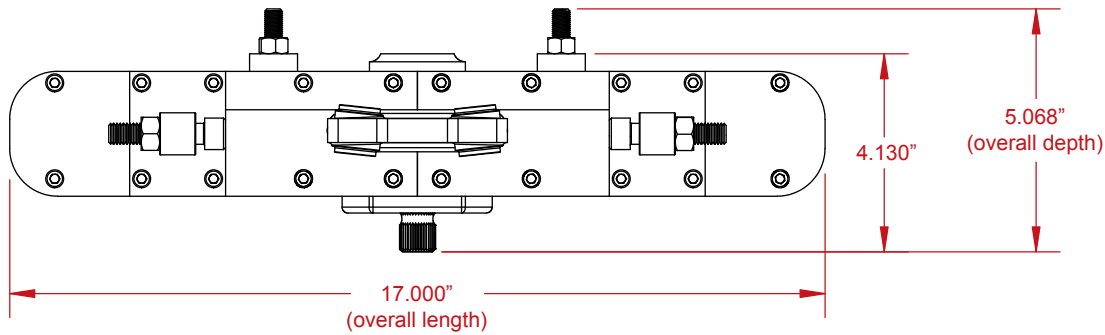

Diablo Manual Rack (Part #120) - 1.5:1 Ratio

For Technical Assistance Call:
 (619) 561-7764
 www.howepower.com
 12476 Julian Ave.
 Lakeside, CA 92040