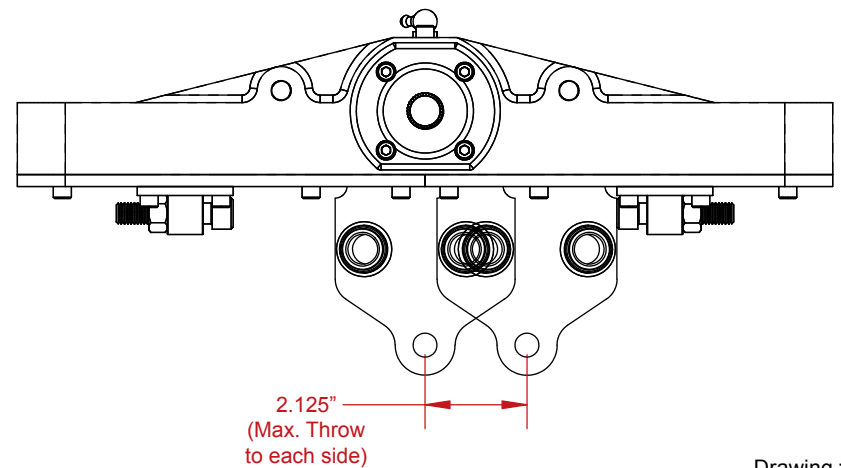

Diablo Manual Rack (Part #120) - 1.5:1 Ratio

For Technical Assistance Call:
 (619) 561-7764
 www.howepower.com
 12476 Julian Ave.
 Lakeside, CA 92040