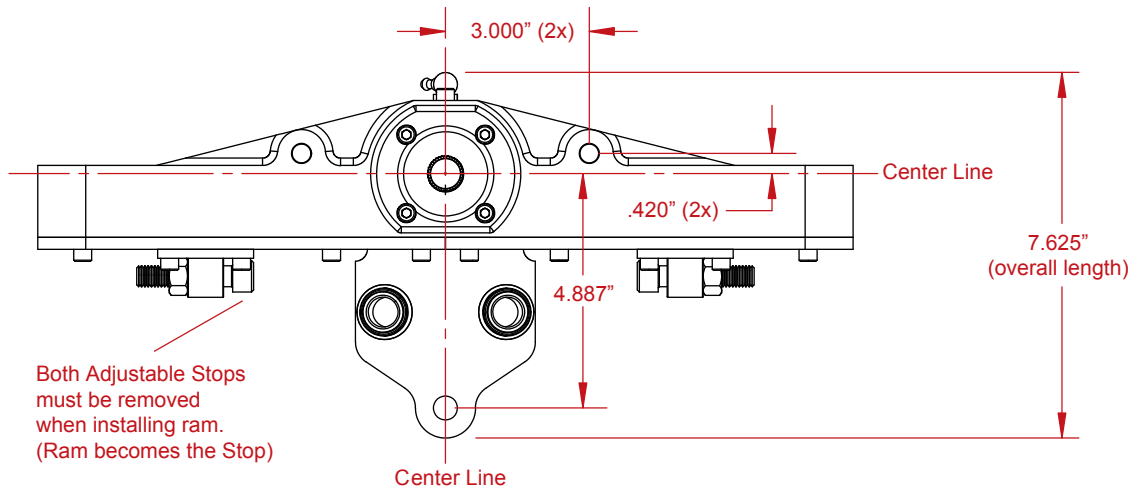

Diablo Manual Rack (Part #120) - 1.5:1 Ratio

For Technical Assistance Call:
 (619) 561-7764
 www.howepower.com
 12476 Julian Ave.
 Lakeside, CA 92040